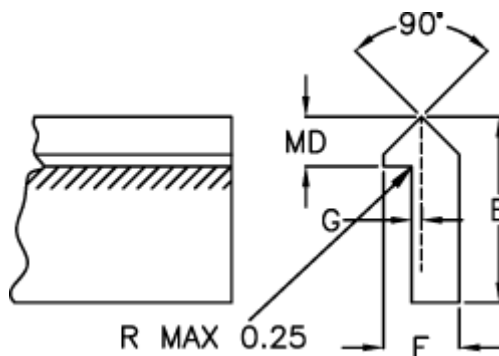

# Data Sheet

Article number: 055635000

Description: Single edge track TS3 5000mm

## Measures

---

E = 22.22

F = 8.71

G = 1.57

Kg/m = 1.020

MD(T) = 6.35